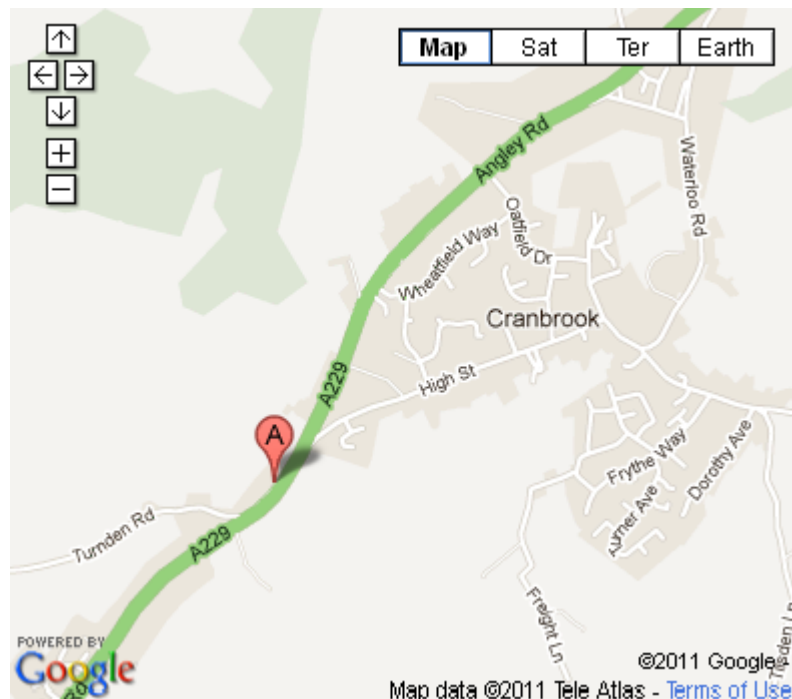

Directions

(Click on the map to go to Google maps for precise directions from your location)

From the North

From Maidstone via Staplehurst head South on the A229 to Cranbrook
Just after the War Memorial junction where the High Street joins the A229 turn
RIGHT into Orchard Way (a cul de sac).

From the South

From Hastings via Hawkhurst head North on the A229 to Cranbrook
Just before the War Memorial junction where the High Street joins the A229 turn
LEFT into Orchard Way (a cul de sac).

We are the third house from the end.